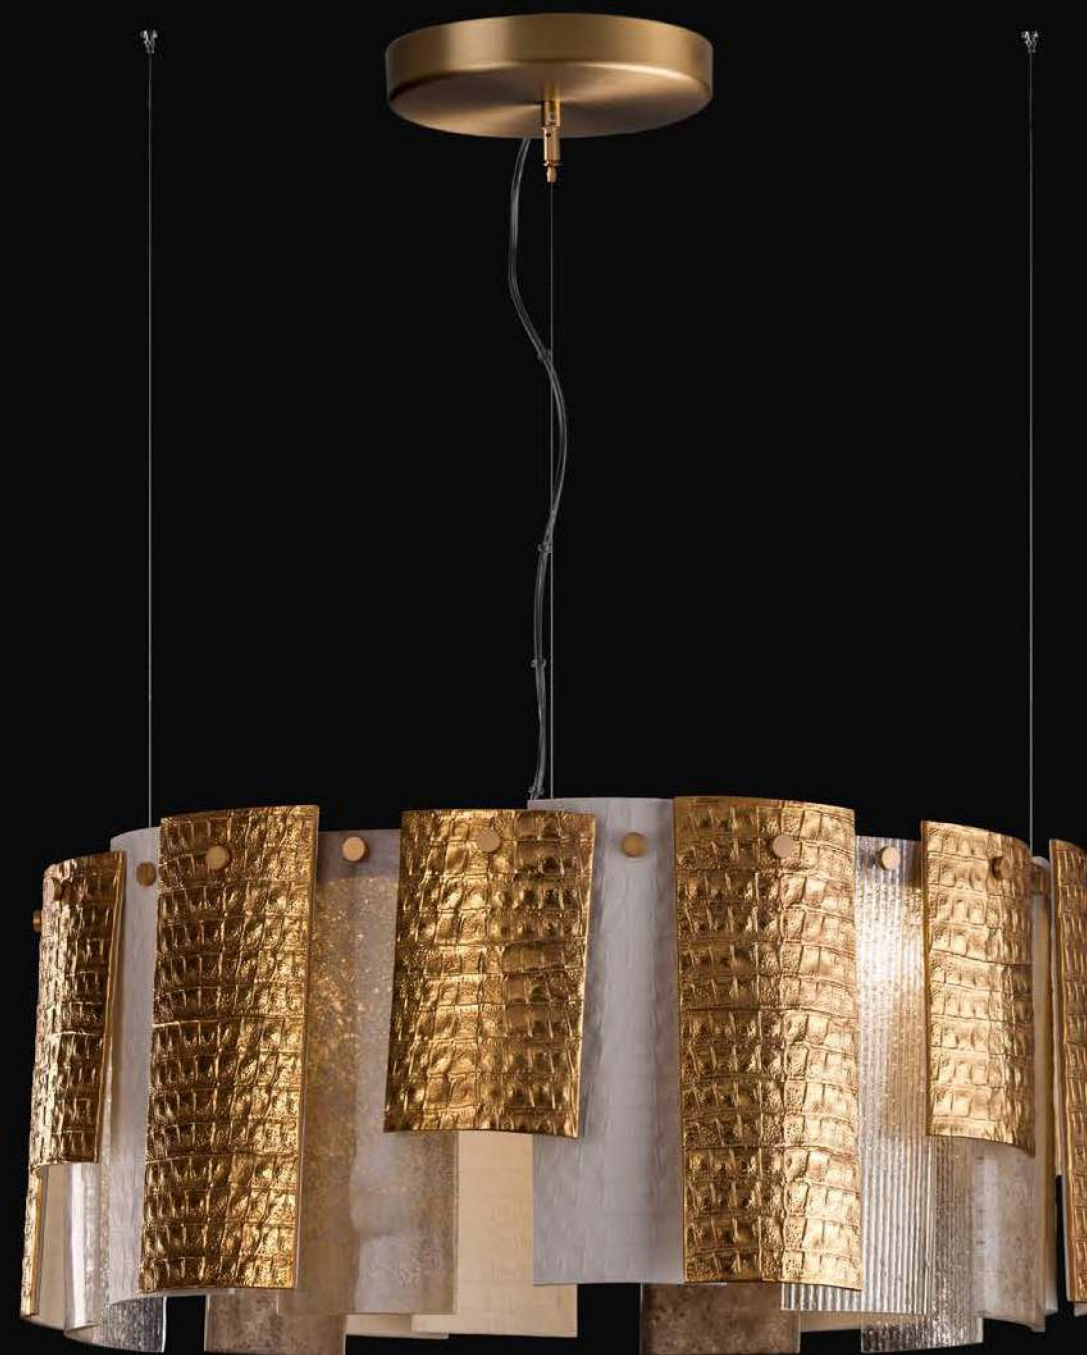

# THE WALL

0005303.234 Doge Sofa  
F807278.602 The Wall Wall Light  
F807273.412 Large The Wall Chandelier  
F807339.602 Cary Table Lamp  
9005332.317 Only Marble Top  
M807463.604 Only Base  
M807471.317 Woman Coffee Table Dark Emperador Marble Top

F807273.412  
Large The Wall Chandelier  
12 Lights  
cm. 140 h x 100 ø

F807479.412  
Medium Height The Wall Chandelier  
9 Lights  
cm. 110 h x 88 ø

F807480.412  
Medium Short The Wall Chandelier  
9 Lights  
cm. 70 h x 88 ø

F807274.412  
Small The Wall Chandelier  
6 Lights  
cm. 80 h x 60 ø

F807278.602  
The Wall Wall Light  
2 Lights  
cm. 53 h x 28 l x 18 w

F807556.602  
Small The Wall Wall Light  
2 Lights  
cm. 42 h x 13 l x 6 w

F807556.702  
Small The Wall Wall Light  
2 Lights  
cm. 42 h x 13 l x 6 w

I007676.602  
Short The Wall Chandelier  
LED Light  
cm. 30 h x 70 ø

F807550.101  
Small The Wall Wall Light  
2 Lights  
cm. 42 h x 13 l x 6 w